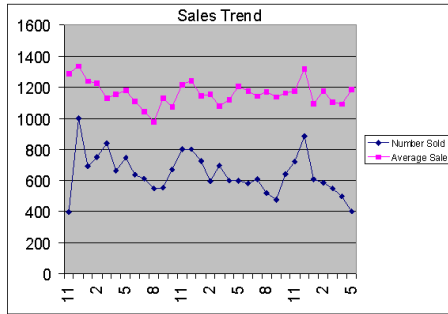

Ads by Google

This eBay sales summary has been collected from successful eBay pinball machine sales over the last 30 months (May 2008). This summary represents 19,956 machines sold on eBay during that time period. The list is hand compiled, so there may be errors or omissions. The list should only be used as a guide to value, and does not represent the condition of the machine. The list starts below the two graphs.